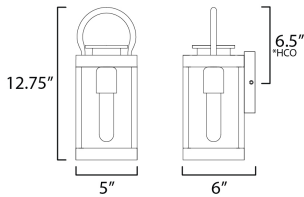

LAMPING

INPUT VOLTAGE : 120V
BULB : 1 x 60W Incandescent E26 Medium , 60W Total
BULB INCLUDED : (Not Included)
DIMMABLE : Y